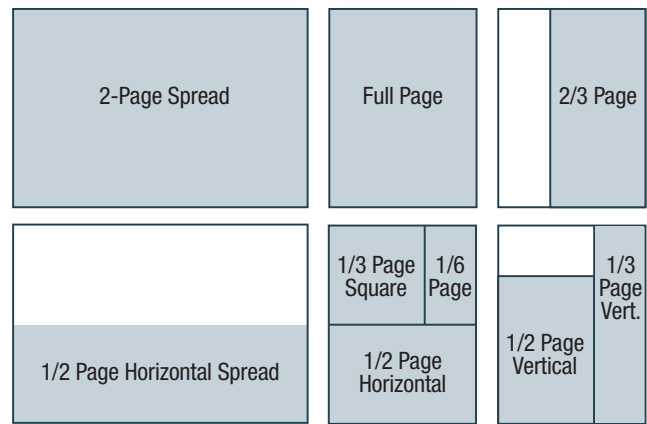

BLEED ADS: Keep live copy within standard ad dimensions. (Text and logos must be at least .375" in from the final trim dimensions on all sides, and the bleed must be at least .125" beyond the final trim dimensions on all sides.) Allow an extra .25" in gutter on spread bleed ads.

PDF file preferred.
See Electronic File Guidelines for other options.
Binding: Perfect bound.

IMAGE FILES:

- Images should be high resolution, 300 dpi at printing size.
- CMYK only, no RGB.

Electronic File Guidelines

**ACCEPTABLE FILE FORMATS:
PDF FILES PREFERRED**

If sending ad in PDF format, please note the following:

- All fonts must be embedded
- File must be exact size of ad
- PDF file must be created at 300 DPI or higher
- For bleed ads, bleeds must be indicated. Allow at least .125" bleed, all sides. Keep all text and logos at least .375" inside trim.
- Crop marks should be included for bleed ads
- CMYK required
- TIFF and EPS files are also acceptable, as well as certain native files (provided all images and fonts are included)
- Acceptable native file programs include:
  - Adobe InDesign
  - Adobe Illustrator
  - Adobe Photoshop
  - QuarkXpress

Inserts

Call the production department at 770-558-8702 for shipping instructions on inserts. Cartons must be clearly marked with the issue of the insertion and the words: "Georgia Trend."

AD SIZES (all measurements are in inches):

Ad Unit	Width	Depth
2-page spread will be trimmed to	16.5 16.25	11.0625 10.8125
1/2 page horizontal spread will be trimmed to	16.5 16.25	5.75 5.5
Full page – standard	7	10
Full page – bleed will be trimmed to	8.375 8.125	11.0625 10.8125
2/3 page – standard	4.5625	10
2/3 page – bleed will be trimmed to	5.5 5.25	11.0625 10.8125
1/2 page vertical	4.5625	7.4375
1/2 page horizontal	7	4.875
1/2 page horiz. – bleed will be trimmed to	8.375 8.125	5.687 5.5
1/3 page vertical	2.25	10
1/3 page square	4.5625	4.875
1/6 page	2.25	4.875

Send Files

UNDER 10 MB: email to heidi@pixelperfectdesign.net
OVER 10 MB: www.dropbox.com or www.hightail.com
Please send download information to heidi@pixelperfectdesign.net

Any Questions

CONTACT: Gail Aronoff, Production Manager, 770.558.8702
or gail@georgiatrend.com