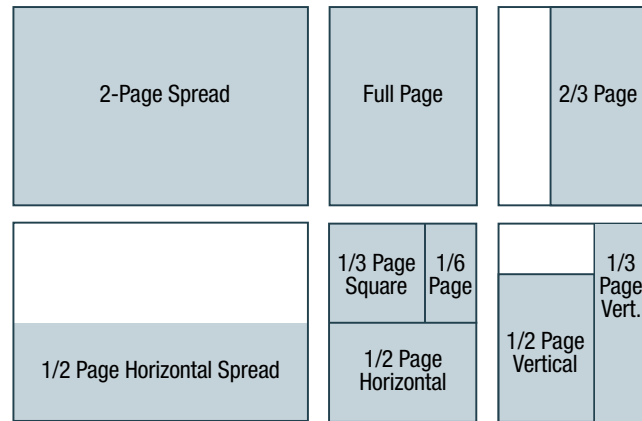

Inserts

Call the production department at 770-558-8703 for shipping instructions on inserts. Cartons must be clearly marked with the issue of the insertion and the words: "Georgia Trend."

AD SIZES (all measurements are in inches):

Ad Unit	Width	Depth
2-page spread	16.5	11.0625
will be trimmed to	16.25	10.8125
1/2 page horizontal spread	16.5	5.75
will be trimmed to	16.25	5.5
Full page – standard	7	10
Full page – bleed	8.375	11.0625
will be trimmed to	8.125	10.8125
2/3 page – standard	4.5625	10
2/3 page – bleed	5.5	11.0625
will be trimmed to	5.25	10.8125
1/2 page vertical	4.5625	7.4375
1/2 page horizontal	7.125	4.965
1/2 page horiz. – bleed	8.375	5.84
will be trimmed to	8.125	5.715
1/3 page vertical	2.25	10
1/3 page square	4.5625	4.875
1/6 page	2.25	4.875